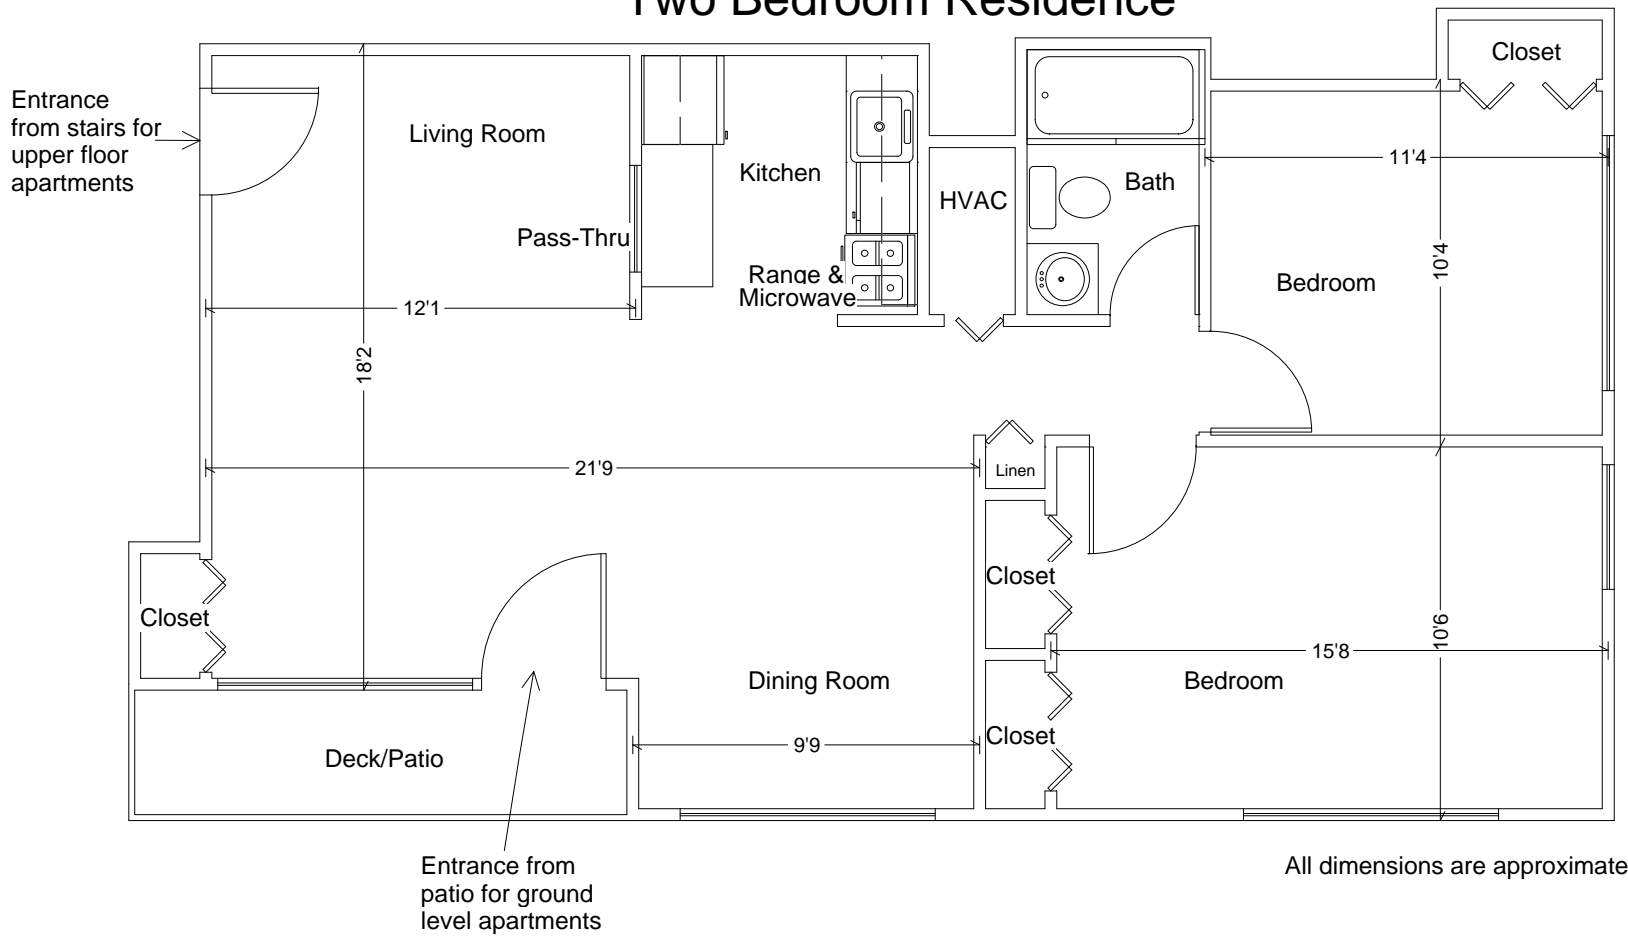

Two Bedroom Residence

LIVING AREA
876 sq ft